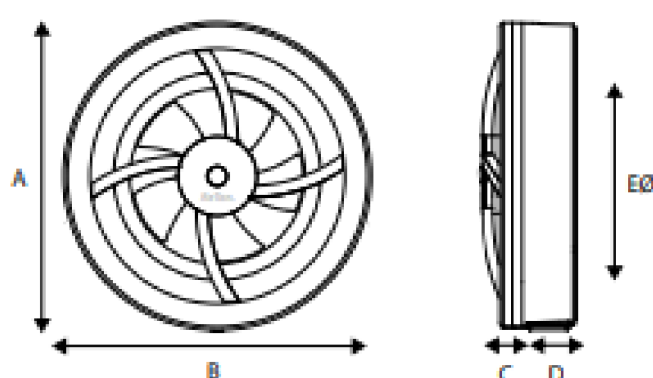

Art no	Product	Color
197510	Reton Seven Ø100	White
197511	Reton Seven Ø100	Black

ReTON.

A 175mm B 175mm C 10mm D 45mm E Ø100mm

Reton Seven	Ø 100 mm
Voltage	220-240 V
Power	3 W
Airflow	110 m ³ /h 30,6 L/s
dB(A) 3m	17-25
Max Pressure	48 Pa
Protection	IP44